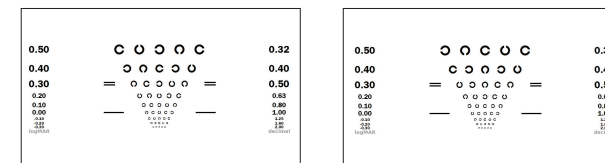

Color Vision Test

HDC-9000N/PF presents 12 charts for testing Color Blindness and 9 charts for classifying the level of visual inability