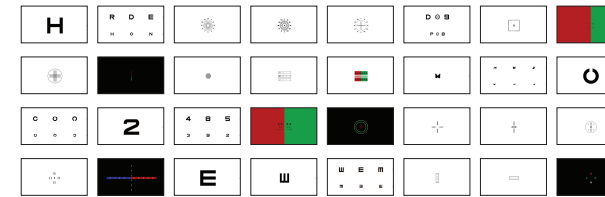

Visual Acuity System Supporting a Variety of Charts

Various Types of Standard Visual Acuity Charts

The more than 100 various charts for the HDC-9000N/PF support all manners of tests for the visual acuity and visual function. Standard charts include tests such as Letter, Number, Landolt C, Snellen E, Children chart and other specialty charts as well.

Polarized Charts and Functional Charts

HDC-9000N/PF provides a variety of polarized charts that can be applied to many types of tests using the Cross Cylinder, Red/Green, Polarization and other special lenses such as the Binocular Vision Test, Stereoscopic Vision Test, Heterophoria / Heterotropia Test, Binocular Balance Test, Fusion and Suppression Test, Aniseikonia Test and more.

Smart Display Function

The HDC-9000N/PF provides single letter and horizontal / vertical line masking with the image always displayed in the center of the screen.

This function prevents test errors caused by memorizing the position of characters in advance by patients.

Standardized ETDRS

HDC-9000N/PF offers the ETDRS acuity at various test distances and a wide variety of ETDRS LogMAR tests are also available. (ETDRS acuity testing has become the worldwide standard for visual acuity testing replacing the Snellen and Sloan acuity tests.)