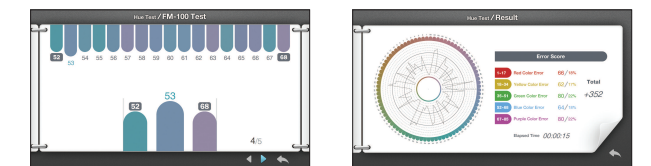

Dynamic Visual Acuity Test

HDC-9000N/PF supports the high quality dynamic visual acuity testing with ocular pursuit training and saccadic eye movement training.